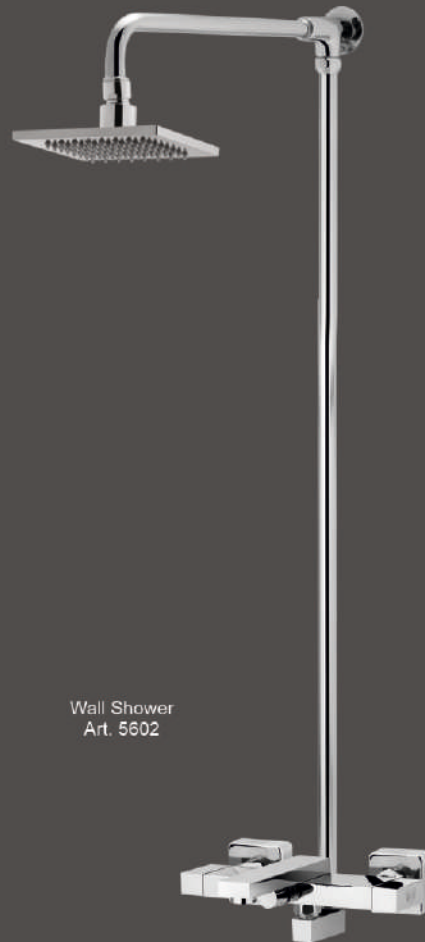

Wall Shower
Art. 5602