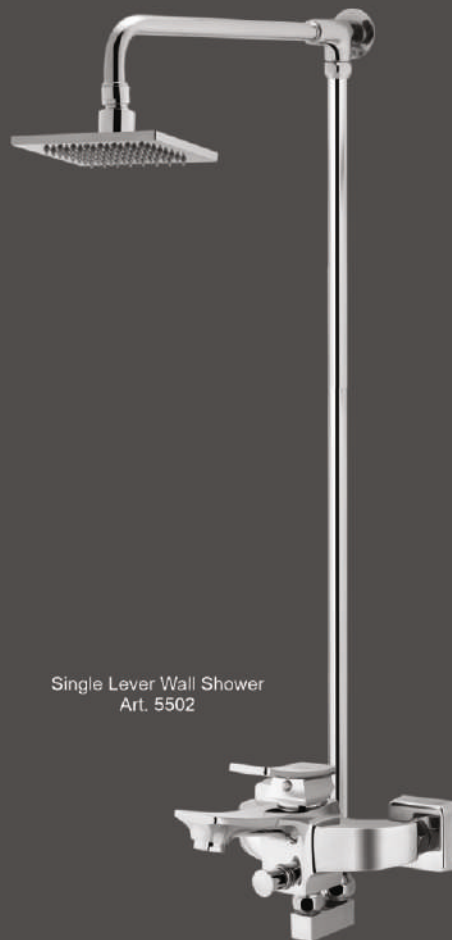

Single Lever Wall Shower
Art.4602

Double Bib Cock
Art. 4603

Tee Stop Cock
Art. 4604

Waste Basin
Art. 4605

Toilet Shower
Art. 4606

Single Lever Basin Mixer
Art. 4901

Casper Series

Single Lever Wall Shower
Art.4902

Double Bib Cock (Quarter Round)
Art. 4903

Tee Stop Cock (Quarter Round)
Art. 4904

Waste Basin
Art. 4905

Toilet Shower Square
Art. 4906

Single Lever Basin Mixer
Art. 5501

Carrera Series

Single Lever Wall Shower
Art. 5502